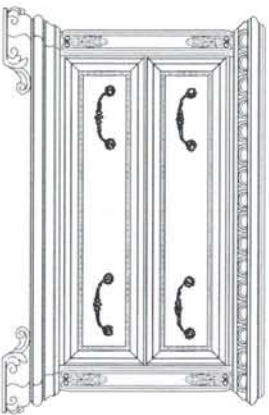

-045A Armoire Deck
W48" x D26" x H50"
I.D. W39" x D18" x H35-1/2"

-045B Armoire Base
W45" x D24" x H30"

-050 Nightstand
W32" x D19" x H31"

-030 Landscape Mirror
W50" x D2" x H46"

King or Queen Size

- 255 5/0 Mansion Hd/Bd — W67" x D6" x H73"
- 256 5/0 Mansion Ft/Bd — W67" x D6" x H37"
- 275 6/0, 6/6 Mansion Hd/Bd — W84" x D6" x H78"
- 276 6/0, 6/6 Mansion Ft/Bd — W84" x D8" x H33"

-010 Drawer Dresser
W72" x D22" x H40"

-040 Drawer Chest
W44" x D22" x H62"

- 155 Queen Anne Arm Chair (RTA)
W26" x D25" x H44"
- 157 Queen Anne Arm Chair (Assembled)

- 154 Queen Anne Side Chair (RTA)
W24" x D25" x H44"
- 156 Queen Anne Side Chair (Assembled)

- 131A Pedestal Table Top
W46" x D72" x H10"
- 2-18" Leaves Extend to 108"

- 131B Pedestal Table Base
W26" x D22" x H30"

- A30 Round Glass Table Top
60" Diameter x 1/2"

- B30 Round Pedestal Table Base
34" Diameter x 30"

Large "L" Desk with Pedestal Return
Desk consists of: 1 Desk Base (922B), 1 Door Hutch (922T), 1 Drawer Base (924B), 1 Return (924PR), 1 File Base (926B) and 2 Open Hutches (926T)

Shown with Leg Return