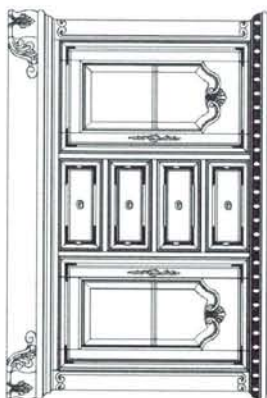

-045A Armoire Deck
W48" x D26" x H50"
I.D. W39" x D18" x H35-1/2"

-045B Armoire Base
W45" x D24" x H30"

-050 Nightstand
W32" x D19" x H31"

-030 Landscape Mirror
W50" x D2" x H46"

King or Queen Size

- 255 5/0 Mansion Hd/Bd — W67" x D6" x H73"
- 256 5/0 Mansion Ft/Bd — W67" x D6" x H37"
- 275 6/0, 6/6 Mansion Hd/Bd — W84" x D6" x H78"
- 276 6/0, 6/6 Mansion Ft/Bd — W84" x D8" x H33"

- 131A Pedestal Table Top
W46" x D72" x H10"
- 2-18" Leaves Extend to 108"

- 131B Pedestal Table Base
W26" x D22" x H30"

- A30 Round Glass Table Top
60" Diameter x 1/2"

- B30 Round Pedestal Table Base
34" Diameter x 30"

- 146 Credenza
W60" x D21" x H40"

- 141 Hutch
W70" x D22" x H51"
- 2 Adjustable Shelves

- 142 Buffet
W68" x D20" x H35"

- 115 Curio Deck
W53" x D21" x H56"

- 116 Curio Base
W52" x D20" x H32"

-910 Executive Desk
W68" x D31" x H30"

-915 Desk Hutch
W69" x D14" x H44"

-940 Executive Pedestal Return
W45" x D22" x H29"

-912 Leg Desk
W60" x D30" x H31"

-913 Small Roll Top Desk (RTA)
W42" x D29" x H53"

-925 Desk Chair
W20" x D25" x H39"

-914A Large Roll Top Desk Top
W58" x D33" x H54" (Assembled)