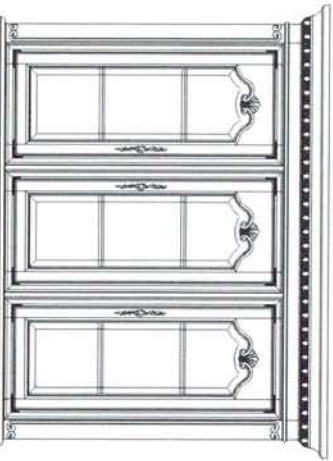

-045A Armoire Deck
W48" x D26" x H50"
I.D. W39" x D18" x H35-1/2"

-045B Armoire Base
W45" x D24" x H30"

-050 Nightstand
W32" x D19" x H31"

-030 Landscape Mirror
W50" x D2" x H46"

King or Queen Size

- 255 5/0 Mansion Hd/Bd — W67" x D6" x H73"
- 256 5/0 Mansion Ft/Bd — W67" x D6" x H37"
- 275 6/0, 6/6 Mansion Hd/Bd — W84" x D6" x H78"
- 276 6/0, 6/6 Mansion Ft/Bd — W84" x D8" x H33"

- 131A Pedestal Table Top
W46" x D72" x H10"
- 2-18" Leaves Extend to 108"

- 131B Pedestal Table Base
W26" x D22" x H30"

- A30 Round Glass Table Top
60" Diameter x 1/2"

- B30 Round Pedestal Table Base
34" Diameter x 30"

- 146 Credenza
W60" x D21" x H40"

- 141 Hutch
W70" x D22" x H51"
- 2 Adjustable Shelves

- 142 Buffet
W68" x D20" x H35"

- 115 Curio Deck
W53" x D21" x H56"

- 116 Curio Base
W52" x D20" x H32"

-910 Executive Desk
W68" x D31" x H30"

-915 Desk Hutch
W69" x D14" x H44"

-940 Executive Pedestal Return
W45" x D22" x H29"

-912 Leg Desk
W60" x D30" x H31"

-913 Small Roll Top Desk (RTA)
W42" x D29" x H53"

-925 Desk Chair
W20" x D25" x H39"

-914A Large Roll Top Desk Top
W58" x D33" x H54" (Assembled)