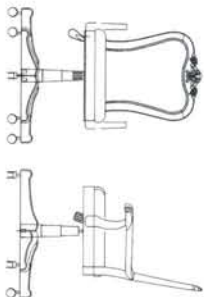

- 146 Credenza
W60" x D21" x H40"

- 141 Hutch
W70" x D22" x H51"
- 2 Adjustable Shelves

- 142 Buffet
W68" x D20" x H35"

- 115 Curio Deck
W53" x D21" x H56"

- 116 Curio Base
W52" x D20" x H32"

-910 Executive Desk
W68" x D31" x H30"

-915 Desk Hutch
W69" x D14" x H44"

-940 Executive Pedestal Return
W45" x D22" x H29"

-912 Leg Desk
W60" x D30" x H31"

-913 Small Roll Top Desk (RTA)
W42" x D29" x H53"

-925 Desk Chair
W20" x D25" x H39"

-914A Large Roll Top Desk Top
W58" x D33" x H54" (Assembled)

-955 File Cabinet
W19" x D31" x H22"
2 Drawers

-960 File Cabinet
W19" x D22" x H55"
4 Drawers

Combinations

Large "L" Desk with Leg Return
Desk consists of: 1 Desk Base (922B), 1 Door Hutch (922T), 1 Drawer Base (924B), 1 Return (924R), 1 File Base (926B) and 2 Open Hutches (926T)

Large "L" Desk with Pedestal Return
Desk consists of: 1 Desk Base (922B), 1 Door Hutch (922T), 1 Drawer Base (924B), 1 Return (924PR), 1 File Base (926B) and 2 Open Hutches (926T)

Shown with Leg Return