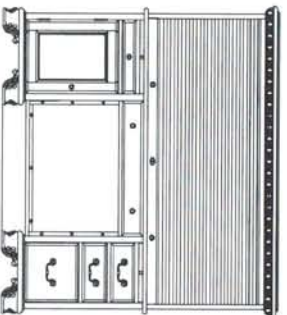

- 146 Credenza
W60" x D21" x H40"

- 141 Hutch
W70" x D22" x H51"
- 2 Adjustable Shelves

- 142 Buffet
W68" x D20" x H35"

- 115 Curio Deck
W53" x D21" x H56"

- 116 Curio Base
W52" x D20" x H32"

-910 Executive Desk
W68" x D31" x H30"

-915 Desk Hutch
W69" x D14" x H44"

-940 Executive Pedestal Return
W45" x D22" x H29"

-912 Leg Desk
W60" x D30" x H31"

-913 Small Roll Top Desk (RTA)
W42" x D29" x H53"

-925 Desk Chair
W20" x D25" x H39"

-914A Large Roll Top Desk Top
W58" x D33" x H54" (Assembled)

-955 File Cabinet
W19" x D31" x H22"
2 Drawers

-960 File Cabinet
W19" x D22" x H55"
4 Drawers

Combinations

Large "L" Desk with Leg Return
Desk consists of: 1 Desk Base (922B), 1 Door Hutch (922T), 1 Drawer Base (924B), 1 Return (924R), 1 File Base (926B) and 2 Open Hutches (926T)

Large "L" Desk with Pedestal Return
Desk consists of: 1 Desk Base (922B), 1 Door Hutch (922T), 1 Drawer Base (924B), 1 Return (924PR), 1 File Base (926B) and 2 Open Hutches (926T)

Shown with Leg Return