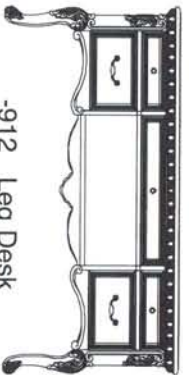

- 131A Pedestal Table Top
W46" x D72" x H10"
- 2-18" Leaves Extend to 108"

- 131B Pedestal Table Base
W26" x D22" x H30"

- A30 Round Glass Table Top
60" Diameter x 1/2"

- B30 Round Pedestal Table Base
34" Diameter x 30"

- 146 Credenza
W60" x D21" x H40"

- 141 Hutch
W70" x D22" x H51"
- 2 Adjustable Shelves

- 142 Buffet
W68" x D20" x H35"

- 115 Curio Deck
W53" x D21" x H56"

- 116 Curio Base
W52" x D20" x H32"

-910 Executive Desk
W68" x D31" x H30"

-915 Desk Hutch
W69" x D14" x H44"

-940 Executive Pedestal Return
W45" x D22" x H29"

-912 Leg Desk
W60" x D30" x H31"

-913 Small Roll Top Desk (RTA)
W42" x D29" x H53"

-925 Desk Chair
W20" x D25" x H39"

-914A Large Roll Top Desk Top
W58" x D33" x H54" (Assembled)

-955 File Cabinet
W19" x D31" x H22"
2 Drawers

-960 File Cabinet
W19" x D22" x H55"
4 Drawers

Combinations

Large "L" Desk with Leg Return
Desk consists of: 1 Desk Base (922B), 1 Door Hutch (922T), 1 Drawer Base (924B), 1 Return (924R), 1 File Base (926B) and 2 Open Hutches (926T)