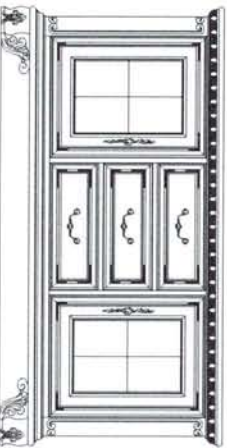

-045A Armoire Deck
W48" x D26" x H50"
I.D. W39" x D18" x H35-1/2"

-045B Armoire Base
W45" x D24" x H30"

-050 Nightstand
W32" x D19" x H31"

-030 Landscape Mirror
W50" x D2" x H46"

King or Queen Size

- 255 5/0 Mansion Hd/Bd — W67" x D6" x H73"
- 256 5/0 Mansion Ft/Bd — W67" x D6" x H37"
- 275 6/0, 6/6 Mansion Hd/Bd — W84" x D6" x H78"
- 276 6/0, 6/6 Mansion Ft/Bd — W84" x D8" x H33"

- 131A Pedestal Table Top
W46" x D72" x H10"
- 2-18" Leaves Extend to 108"

- 131B Pedestal Table Base
W26" x D22" x H30"

- A30 Round Glass Table Top
60" Diameter x 1/2"

- B30 Round Pedestal Table Base
34" Diameter x 30"

- 146 Credenza
W60" x D21" x H40"

- 141 Hutch
W70" x D22" x H51"
- 2 Adjustable Shelves

- 142 Buffet
W68" x D20" x H35"

- 115 Curio Deck
W53" x D21" x H56"

- 116 Curio Base
W52" x D20" x H32"

-910 Executive Desk
W68" x D31" x H30"

-915 Desk Hutch
W69" x D14" x H44"

-940 Executive Pedestal Return
W45" x D22" x H29"

-912 Leg Desk
W60" x D30" x H31"

-913 Small Roll Top Desk (RTA)
W42" x D29" x H53"

-925 Desk Chair
W20" x D25" x H39"

-914A Large Roll Top Desk Top
W58" x D33" x H54" (Assembled)