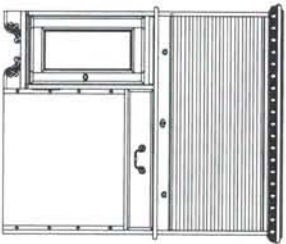

- 131A Pedestal Table Top
W46" x D72" x H10"
- 2-18" Leaves Extend to 108"

- 131B Pedestal Table Base
W26" x D22" x H30"

- A30 Round Glass Table Top
60" Diameter x 1/2"

- B30 Round Pedestal Table Base
34" Diameter x 30"

- 146 Credenza
W60" x D21" x H40"

- 141 Hutch
W70" x D22" x H51"
- 2 Adjustable Shelves

- 142 Buffet
W68" x D20" x H35"

- 115 Curio Deck
W53" x D21" x H56"

- 116 Curio Base
W52" x D20" x H32"

-910 Executive Desk
W68" x D31" x H30"

-915 Desk Hutch
W69" x D14" x H44"

-940 Executive Pedestal Return
W45" x D22" x H29"

-912 Leg Desk
W60" x D30" x H31"

-913 Small Roll Top Desk (RTA)
W42" x D29" x H53"

-925 Desk Chair
W20" x D25" x H39"

-914A Large Roll Top Desk Top
W58" x D33" x H54" (Assembled)

Large "L" Desk with Pedestal Return
Desk consists of: 1 Desk Base (922B), 1 Door Hutch (922T), 1 Drawer Base (924B), 1 Return (924PR), 1 File Base (926B) and 2 Open Hutches (926T)

Shown with Leg Return