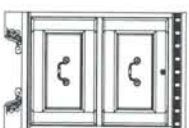

- 146 Credenza
W60" x D21" x H40"

- 141 Hutch
W70" x D22" x H51"
- 2 Adjustable Shelves

- 142 Buffet
W68" x D20" x H35"

- 115 Curio Deck
W53" x D21" x H56"

- 116 Curio Base
W52" x D20" x H32"

-910 Executive Desk
W68" x D31" x H30"

-915 Desk Hutch
W69" x D14" x H44"

-940 Executive Pedestal Return
W45" x D22" x H29"

-912 Leg Desk
W60" x D30" x H31"

-913 Small Roll Top Desk (RTA)
W42" x D29" x H53"

-925 Desk Chair
W20" x D25" x H39"

-914A Large Roll Top Desk Top
W58" x D33" x H54" (Assembled)

-955 File Cabinet
W19" x D31" x H22"
2 Drawers

-960 File Cabinet
W19" x D22" x H55"
4 Drawers

Combinations

Large "L" Desk with Leg Return
Desk consists of: 1 Desk Base (922B), 1 Door Hutch (922T), 1 Drawer Base (924B), 1 Return (924R), 1 File Base (926B) and 2 Open Hutches (926T)

Large "L" Desk with Pedestal Return
Desk consists of: 1 Desk Base (922B), 1 Door Hutch (922T), 1 Drawer Base (924B), 1 Return (924PR), 1 File Base (926B) and 2 Open Hutches (926T)

Shown with Leg Return