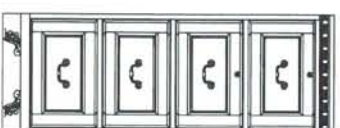

- 146 Credenza
W60" x D21" x H40"

- 141 Hutch
W70" x D22" x H51"
- 2 Adjustable Shelves

- 142 Buffet
W68" x D20" x H35"

- 115 Curio Deck
W53" x D21" x H56"

- 116 Curio Base
W52" x D20" x H32"

-910 Executive Desk
W68" x D31" x H30"

-915 Desk Hutch
W69" x D14" x H44"

-940 Executive Pedestal Return
W45" x D22" x H29"

-912 Leg Desk
W60" x D30" x H31"

-913 Small Roll Top Desk (RTA)
W42" x D29" x H53"

-925 Desk Chair
W20" x D25" x H39"

-914A Large Roll Top Desk Top
W58" x D33" x H54" (Assembled)

-955 File Cabinet
W19" x D31" x H22"
2 Drawers

-960 File Cabinet
W19" x D22" x H55"
4 Drawers

Combinations

Large "L" Desk with Leg Return
Desk consists of: 1 Desk Base (922B), 1 Door Hutch (922T), 1 Drawer Base (924B), 1 Return (924R), 1 File Base (926B) and 2 Open Hutches (926T)