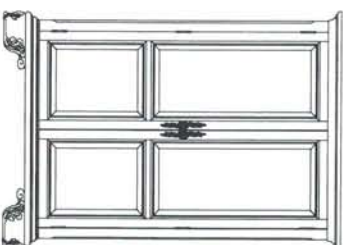

-945 Computer Armoire
W43" x D22" x H67"
Monitor Area W34" x D18" x H19"