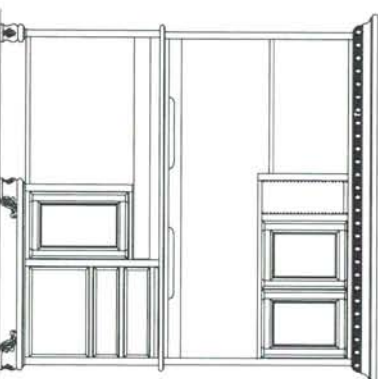

Large "L" Desk with Pedestal Return
Desk consists of: 1 Desk Base (922B), 1 Door Hutch (922T), 1 Drawer Base (924B), 1 Return (924PR), 1 File Base (926B) and 2 Open Hutches (926T)

Shown with Leg Return

-922B Desk Base
W30" x D22" x H30"

-922T Door Hutch
W30" x D14" x H46"

-924B Drawer Base
W30" x D22" x H30"

-924R or -924PR Return
W50" x D30" x H30"

-926B File Base
W30" x D22" x H30"

-926T Open Hutches
W30" x D14" x H46"

-930 Bookcase 36"
W12" x D30" x H36"

-932 Bookcase 60"
W12" x D30" x H60"

-934 Bookcase 72"
W12" x D30" x H72"

-945 Computer Armoire
W43" x D22" x H67"
Monitor Area W34" x D18" x H19"

-916 Computer Desk Hutch
W58" x D25" x H30"
W62" x D14" x H37"