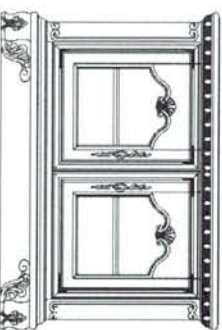

- 131A Pedestal Table Top
W46" x D72" x H10"
- 2-18" Leaves Extend to 108"

- 131B Pedestal Table Base
W26" x D22" x H30"

- A30 Round Glass Table Top
60" Diameter x 1/2"

- B30 Round Pedestal Table Base
34" Diameter x 30"

- 146 Credenza
W60" x D21" x H40"

- 141 Hutch
W70" x D22" x H51"
- 2 Adjustable Shelves

- 142 Buffet
W68" x D20" x H35"

- 115 Curio Deck
W53" x D21" x H56"

- 116 Curio Base
W52" x D20" x H32"

-910 Executive Desk
W68" x D31" x H30"

-915 Desk Hutch
W69" x D14" x H44"

-940 Executive Pedestal Return
W45" x D22" x H29"

-912 Leg Desk
W60" x D30" x H31"

-913 Small Roll Top Desk (RTA)
W42" x D29" x H53"

-925 Desk Chair
W20" x D25" x H39"

-914A Large Roll Top Desk Top
W58" x D33" x H54" (Assembled)

-955 File Cabinet
W19" x D31" x H22"
2 Drawers

-960 File Cabinet
W19" x D22" x H55"
4 Drawers

Combinations

Large "L" Desk with Leg Return
Desk consists of: 1 Desk Base (922B), 1 Door Hutch (922T), 1 Drawer Base (924B), 1 Return (924R), 1 File Base (926B) and 2 Open Hutches (926T)