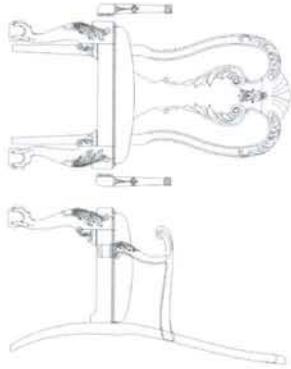

-045A Armoire Deck
W48" x D26" x H50"
I.D. W39" x D18" x H35-1/2"

-045B Armoire Base
W45" x D24" x H30"

-050 Nightstand
W32" x D19" x H31"

-030 Landscape Mirror
W50" x D2" x H46"

King or Queen Size

- 255 5/0 Mansion Hd/Bd — W67" x D6" x H73"
- 256 5/0 Mansion Ft/Bd — W67" x D6" x H37"
- 275 6/0, 6/6 Mansion Hd/Bd — W84" x D6" x H78"
- 276 6/0, 6/6 Mansion Ft/Bd — W84" x D8" x H33"

-010 Drawer Dresser
W72" x D22" x H40"

-040 Drawer Chest
W44" x D22" x H62"

- 155 Queen Anne Arm Chair (RTA)
W26" x D25" x H44"
- 157 Queen Anne Arm Chair (Assembled)

- 154 Queen Anne Side Chair (RTA)
W24" x D25" x H44"
- 156 Queen Anne Side Chair (Assembled)

- 131A Pedestal Table Top
W46" x D72" x H10"
- 2-18" Leaves Extend to 108"

- 131B Pedestal Table Base
W26" x D22" x H30"

- A30 Round Glass Table Top
60" Diameter x 1/2"

- B30 Round Pedestal Table Base
34" Diameter x 30"

Large "L" Desk with Pedestal Return
Desk consists of: 1 Desk Base (922B), 1 Door Hutch (922T), 1 Drawer Base (924B), 1 Return (924PR), 1 File Base (926B) and 2 Open Hutches (926T)

Shown with Leg Return