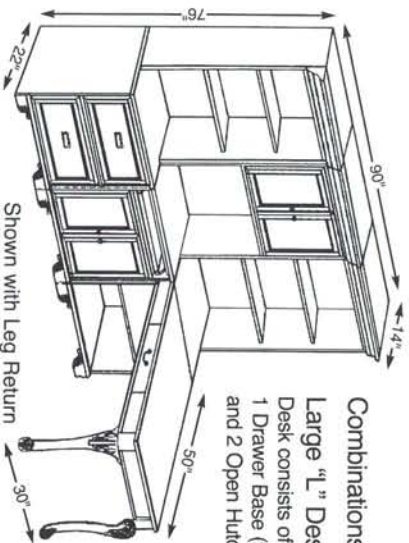

- 131A Pedestal Table Top
W46" x D72" x H10"
- 2-18" Leaves Extend to 108"

- 131B Pedestal Table Base
W26" x D22" x H30"

- A30 Round Glass Table Top
60" Diameter x 1/2"

- B30 Round Pedestal Table Base
34" Diameter x 30"

- 146 Credenza
W60" x D21" x H40"

- 141 Hutch
W70" x D22" x H51"
- 2 Adjustable Shelves

- 142 Buffet
W68" x D20" x H35"

- 115 Curio Deck
W53" x D21" x H56"

- 116 Curio Base
W52" x D20" x H32"

-910 Executive Desk
W68" x D31" x H30"

-915 Desk Hutch
W69" x D14" x H44"

-940 Executive Pedestal Return
W45" x D22" x H29"

-912 Leg Desk
W60" x D30" x H31"

-913 Small Roll Top Desk (RTA)
W42" x D29" x H53"

-925 Desk Chair
W20" x D25" x H39"

-914A Large Roll Top Desk Top
W58" x D33" x H54" (Assembled)

-955 File Cabinet
W19" x D31" x H22"
2 Drawers

-960 File Cabinet
W19" x D22" x H55"
4 Drawers

Combinations

Large "L" Desk with Leg Return
Desk consists of: 1 Desk Base (922B), 1 Door Hutch (922T), 1 Drawer Base (924B), 1 Return (924R), 1 File Base (926B) and 2 Open Hutches (926T)